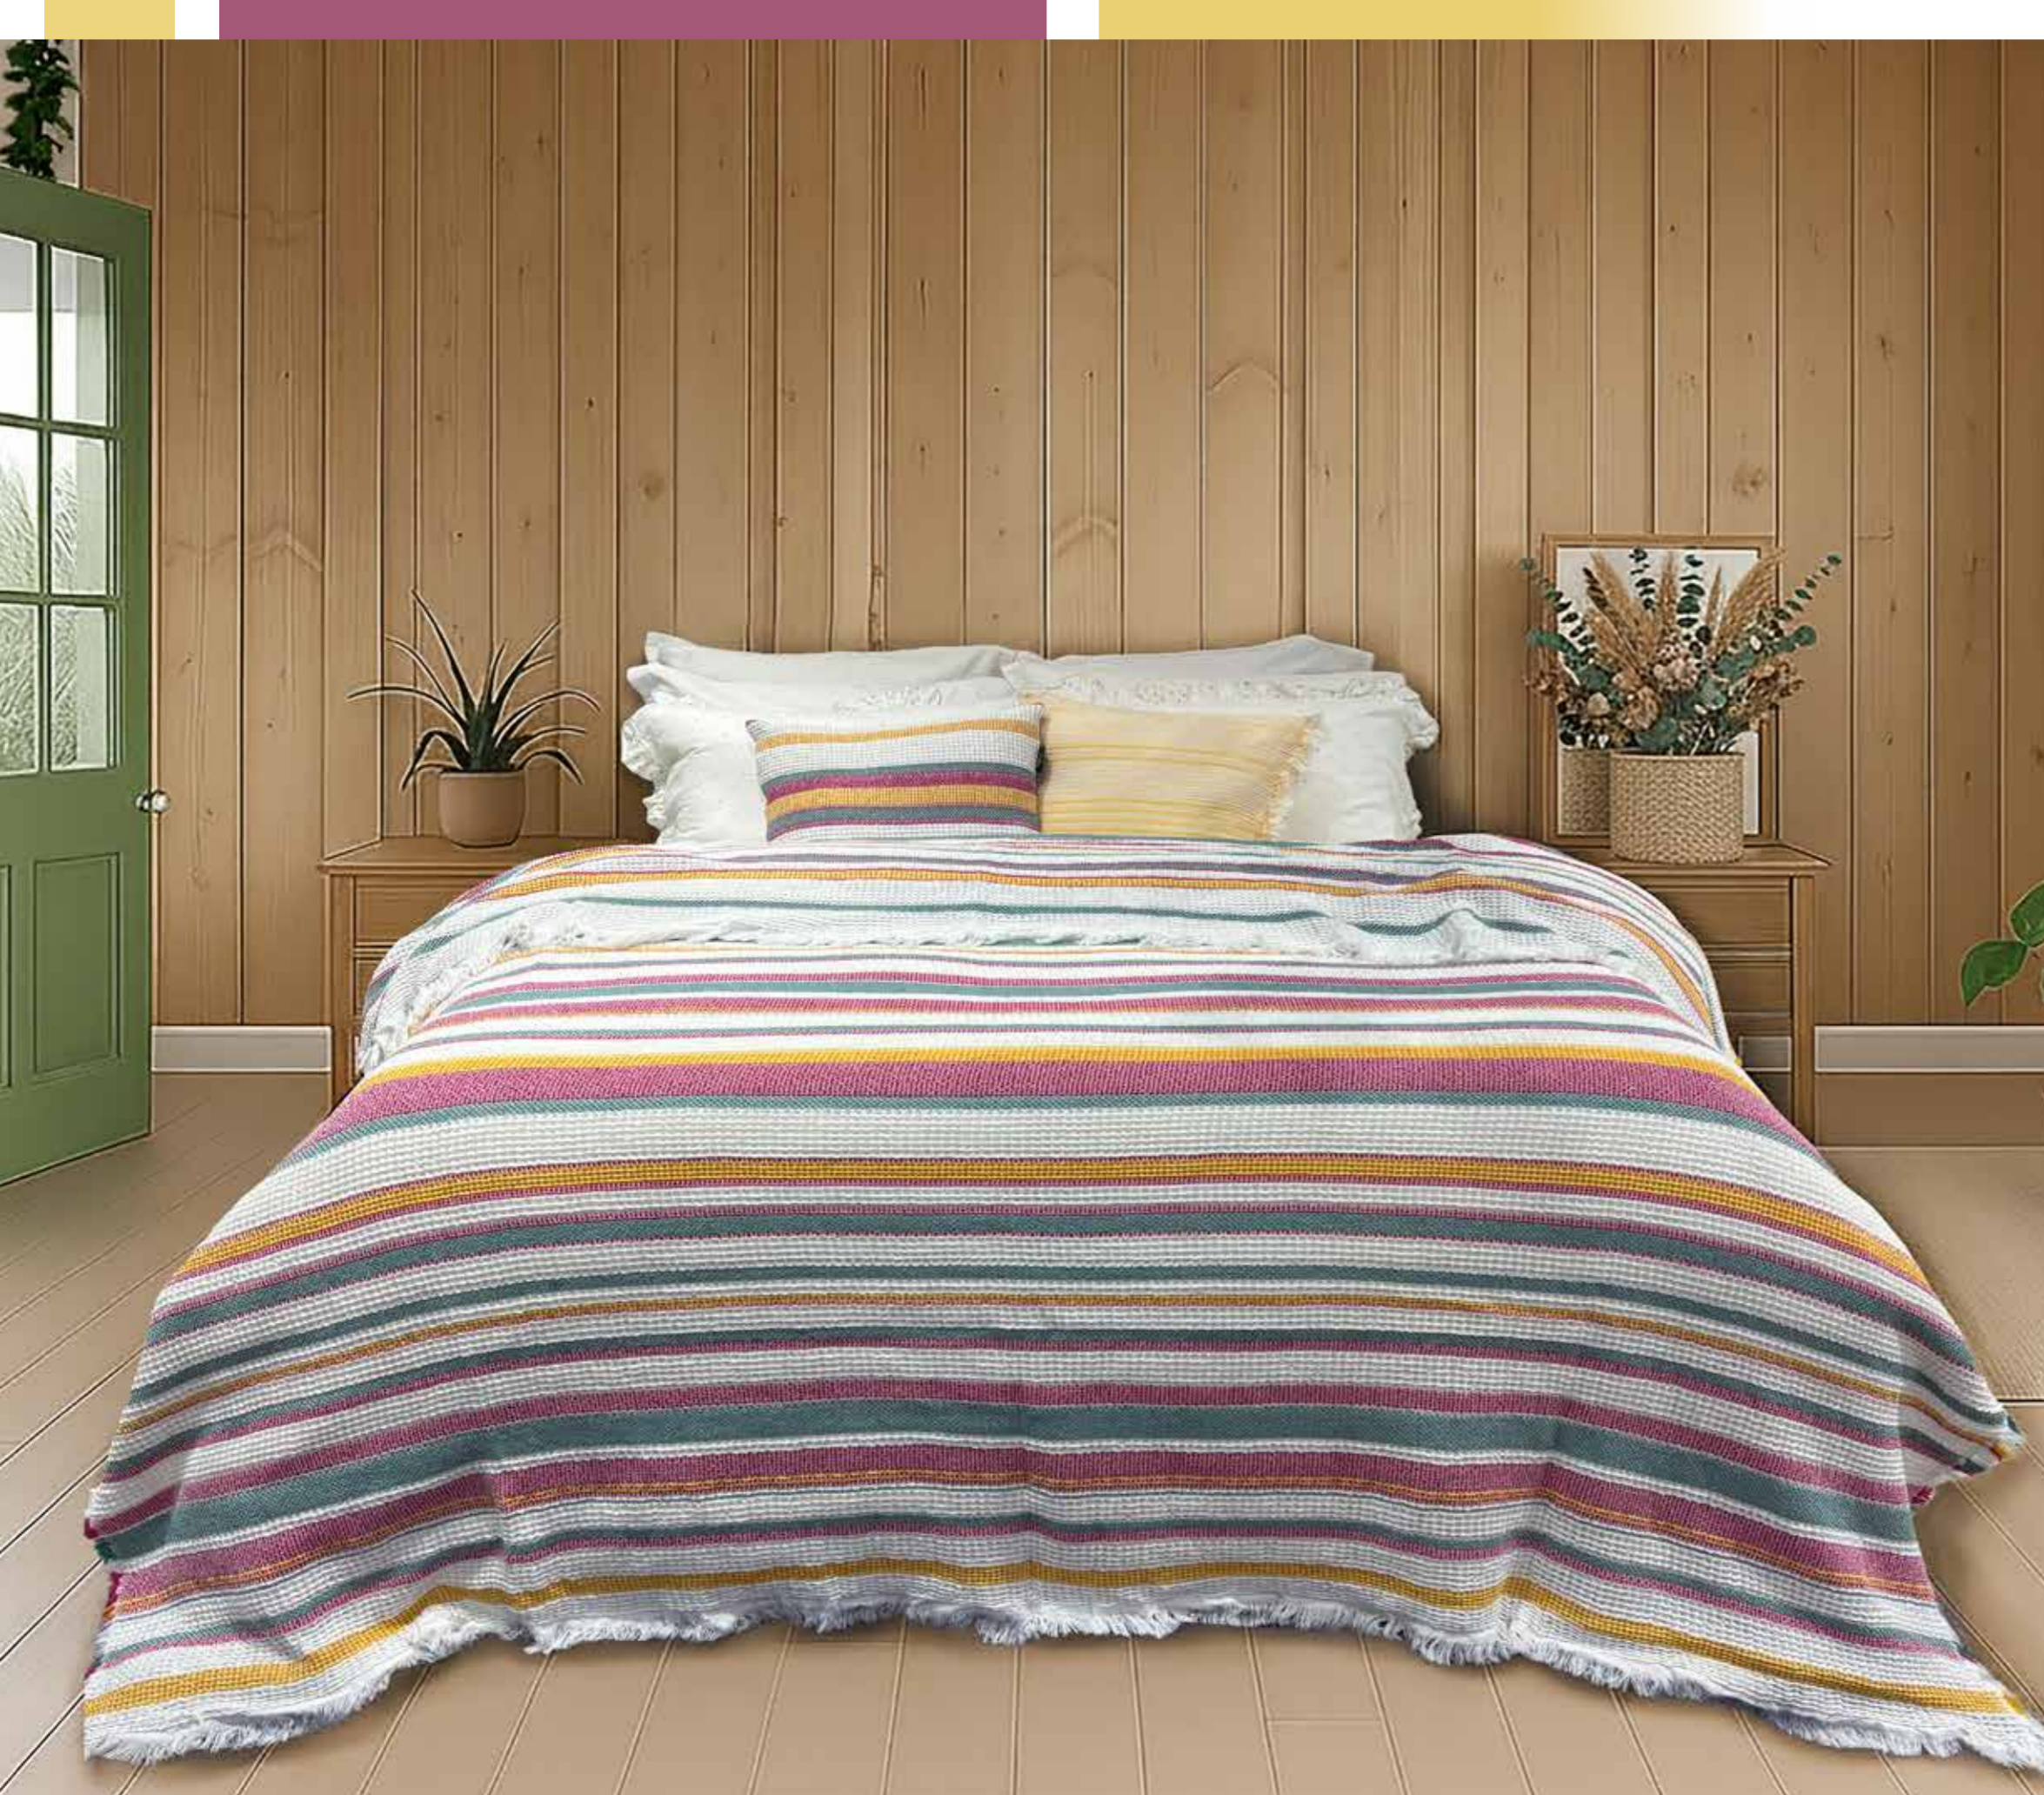

SUNLIT V2 MULTI

YATAK ÖRTÜSÜ *BED SPREAD*

**%100 pamuk, jakarlı, yıkamalı, iplik boya
yatak örtüsü**

180x220 / 220X240 cm

*100% cotton, jacquard, washed, yarn-dyed
bed spread*

180x220 / 220X240 cm